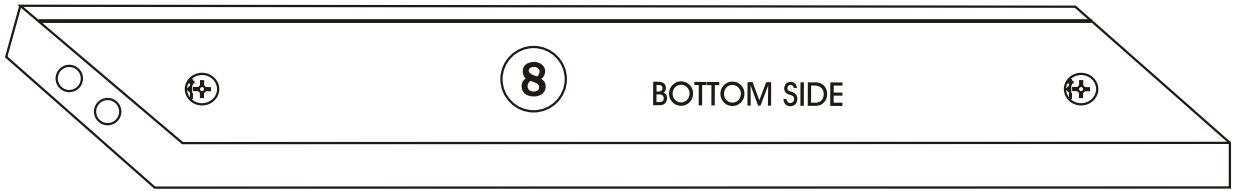

LIZA DRESSER

Assembly Manual

Kalune Design
Furniture

LIZA DRESSER

LIZA DRESSER

ATTENTION !!

Minifix is the main connection material used in Decortile products ,
Before starting assembly , Please check the drawings below

Accessory List

| | | | |
|---|---|---|--|
| B10  4 X | A1 Minifix  24 X | A2 Minifix  24 X | B6  6 X |
| Z15  3 X | A3  24 X | N20 18 x 3,5 m  36 X |  3 X |
| R25  1 X | | | |

General view

2

3

4

5

6