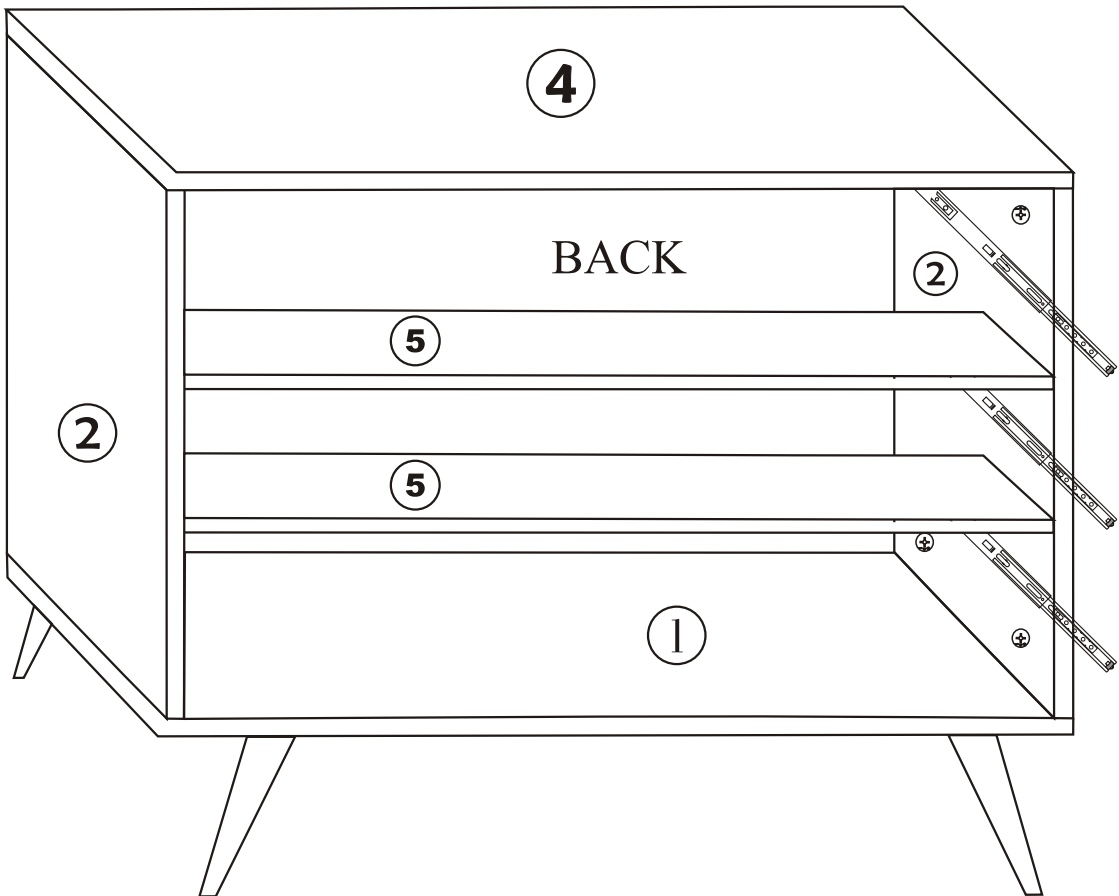

LIZA DRESSER

Assembly Manual

Kalune Design
Furniture

LIZA DRESSER

LIZA DRESSER

ATTENTION !!

Minifix is the main connection material used in Decortile products ,
Before starting assembly , Please check the drawings below

Accessory List

| | | | |
|---|---|---|--|
| B10  4 X | A1 Minifix  24 X | A2 Minifix  24 X | B6  6 X |
| Z15  3 X | A3  24 X | N20 18 x 3,5 m  36 X |  3 X |
| R25  1 X | | | |

General view

2

3

4

5

6