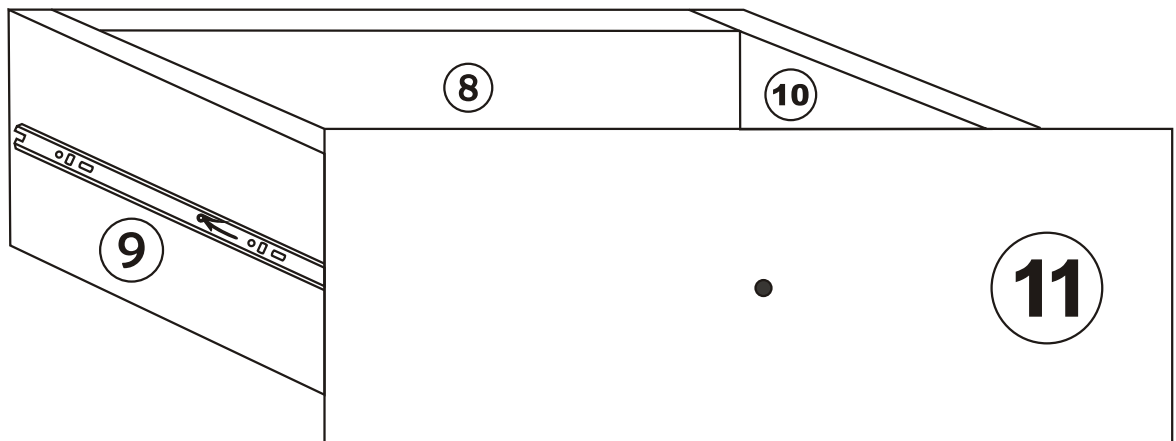

LIZA DRESSER

Assembly Manual

Kalune Design
Furniture

LIZA DRESSER

LIZA DRESSER

ATTENTION !!

Minifix is the main connection material used in Decortile products ,
Before starting assembly , Please check the drawings below