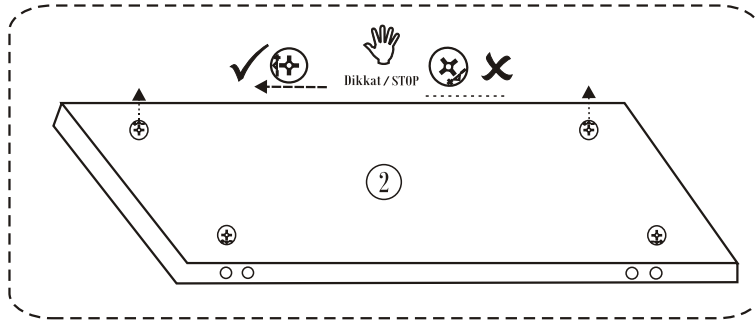

LIZA DRESSER

Assembly Manual

Kalune Design
Furniture

LIZA DRESSER

LIZA DRESSER

ATTENTION !!

Minifix is the main connection material used in Decortile products ,
Before starting assembly , Please check the drawings below

Accessory List

| | | | |
|---|---|---|--|
| B10  4 X | A1 Minifix  24 X | A2 Minifix  24 X | B6  6 X |
| Z15  3 X | A3  24 X | N20 18 x 3,5 m  36 X |  3 X |
| R25  1 X | | | |

General view

2

3

4

5

6