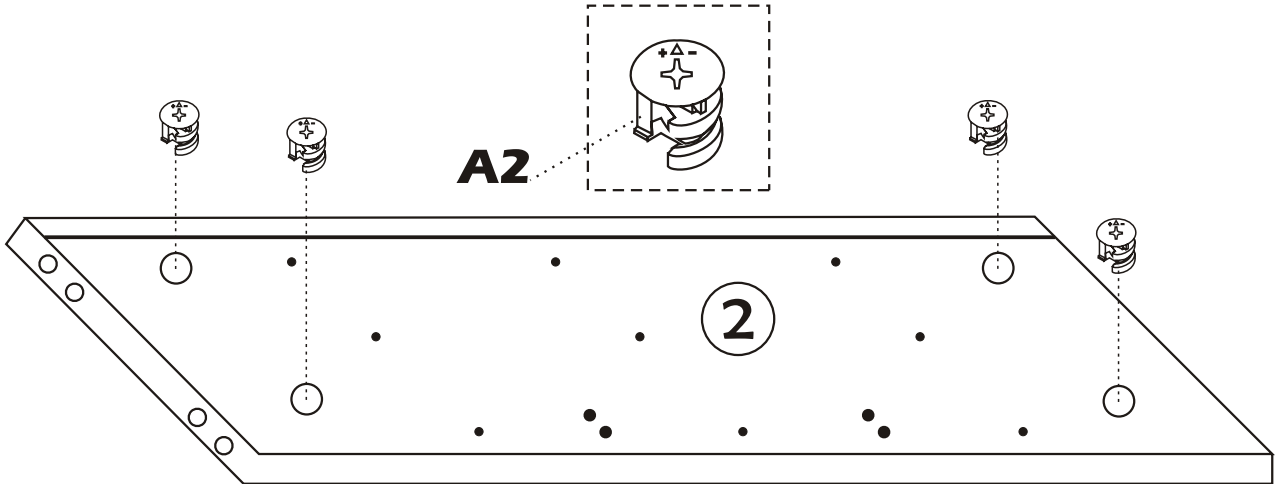

LIZA DRESSER

Assembly Manual

Kalune Design
Furniture

LIZA DRESSER

LIZA DRESSER

ATTENTION !!

Minifix is the main connection material used in Decortile products ,
Before starting assembly , Please check the drawings below

Accessory List

| | | | |
|---|---|---|--|
| B10  4 X | A1 Minifix  24 X | A2 Minifix  24 X | B6  6 X |
| Z15  3 X | A3  24 X | N20 18 x 3,5 m  36 X |  3 X |
| R25  1 X | | | |

General view

2

3

4

5

6