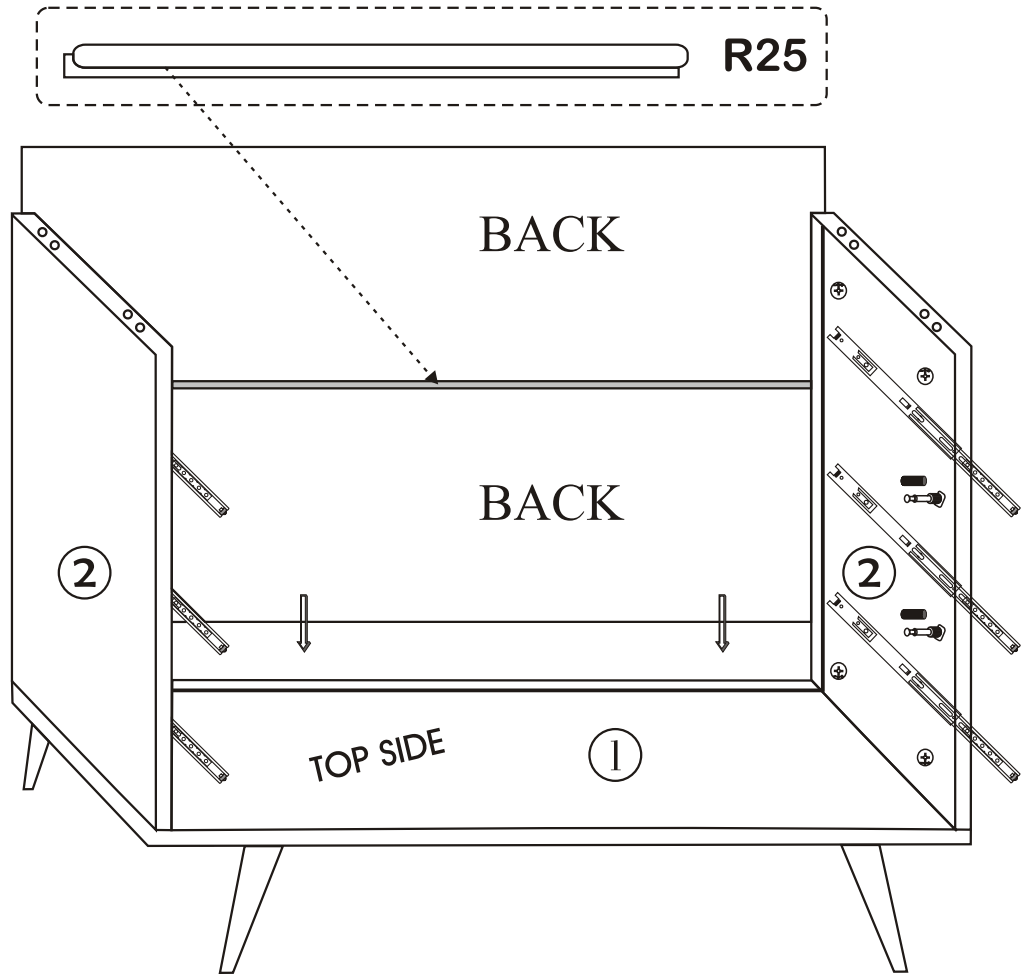

LIZA DRESSER

Assembly Manual

Kalune Design
Furniture

LIZA DRESSER

LIZA DRESSER

ATTENTION !!

Minifix is the main connection material used in Decortile products ,
Before starting assembly , Please check the drawings below

Accessory List

| | | | |
|---|---|---|--|
| B10  4 X | A1 Minifix  24 X | A2 Minifix  24 X | B6  6 X |
| Z15  3 X | A3  24 X | N20 18 x 3,5 m  36 X |  3 X |
| R25  1 X | | | |

General view

2

3

4

5

6