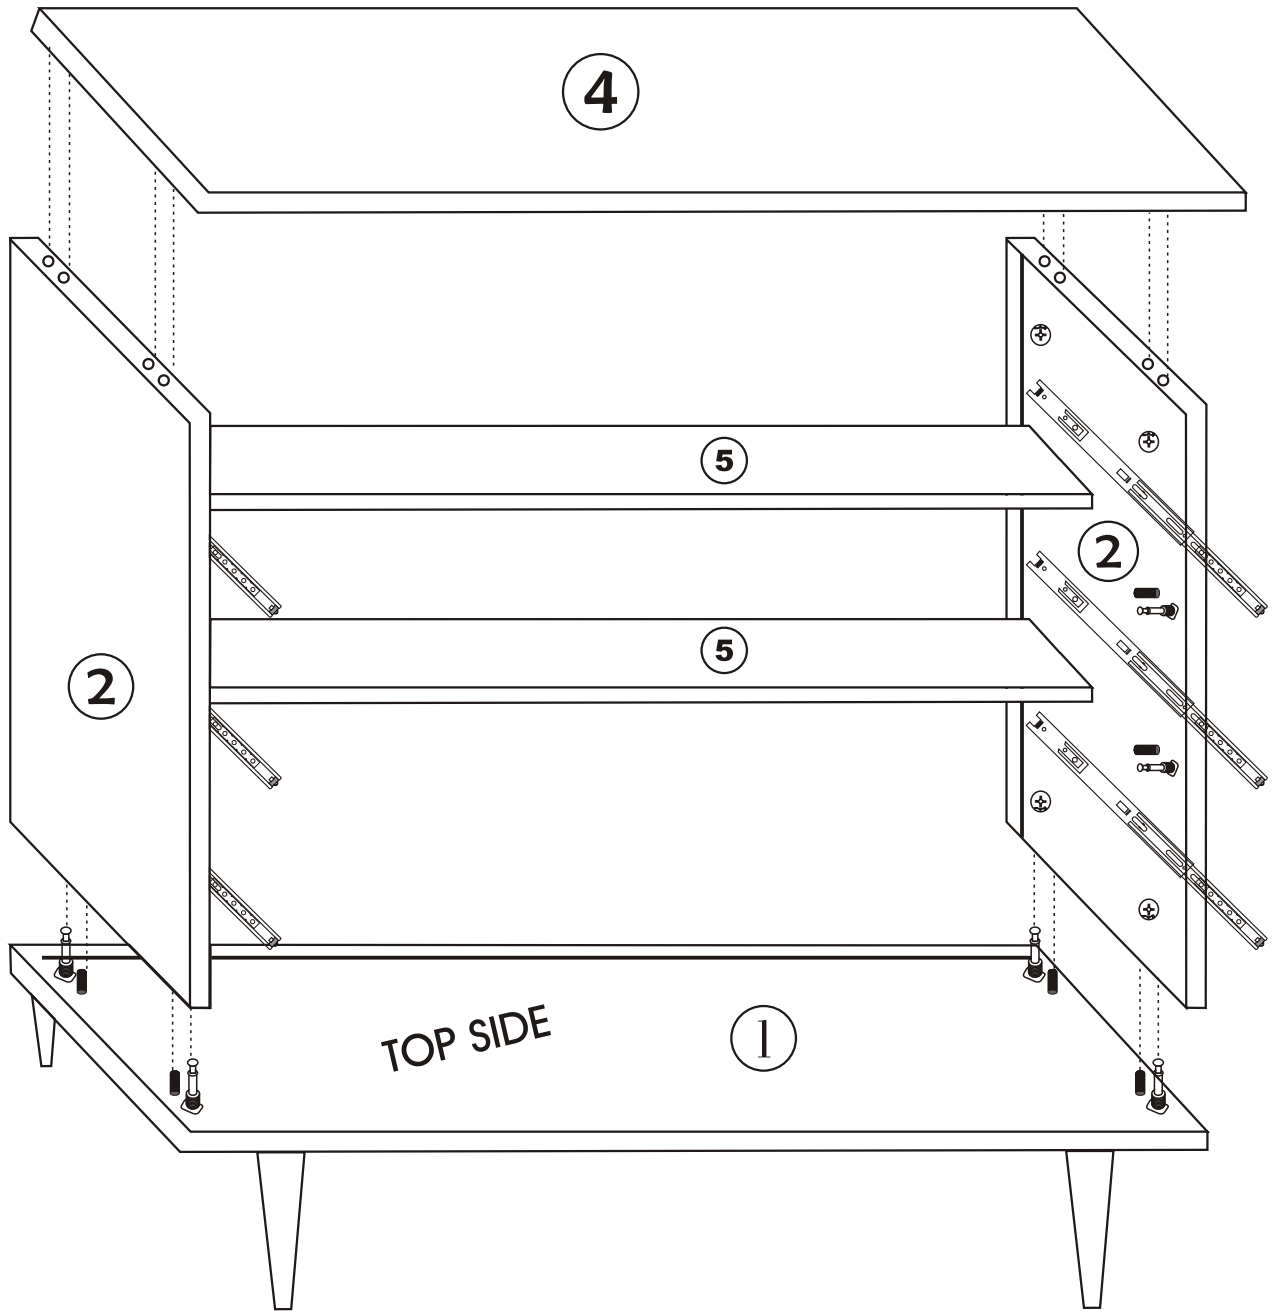

LIZA DRESSER

Assembly Manual

Kalune Design
Furniture

LIZA DRESSER

LIZA DRESSER

ATTENTION !!

Minifix is the main connection material used in Decortile products ,
Before starting assembly , Please check the drawings below

Accessory List

| | | | |
|---|---|---|--|
| B10  4 X | A1 Minifix  24 X | A2 Minifix  24 X | B6  6 X |
| Z15  3 X | A3  24 X | N20 18 x 3,5 m  36 X |  3 X |
| R25  1 X | | | |

General view

2

3

4

5

6