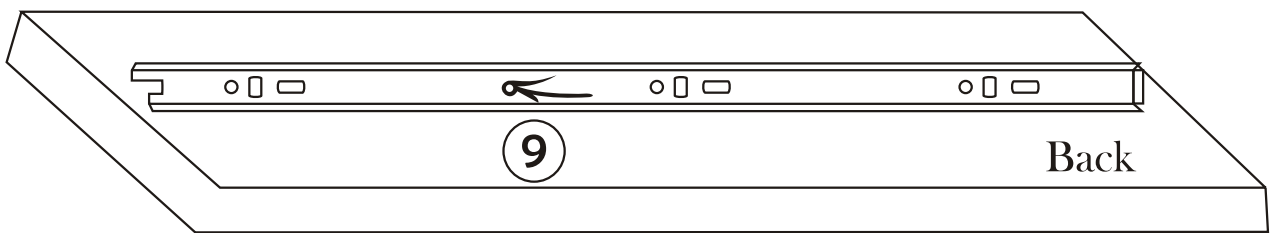

LIZA DRESSER

Assembly Manual

Kalune Design
Furniture

LIZA DRESSER

LIZA DRESSER

ATTENTION !!

Minifix is the main connection material used in Decortile products ,
Before starting assembly , Please check the drawings below

Accessory List

| | | | |
|---|---|---|--|
| B10  4 X | A1 Minifix  24 X | A2 Minifix  24 X | B6  6 X |
| Z15  3 X | A3  24 X | N20 18 x 3,5 m  36 X |  3 X |
| R25  1 X | | | |

General view

2

3

4

5

6