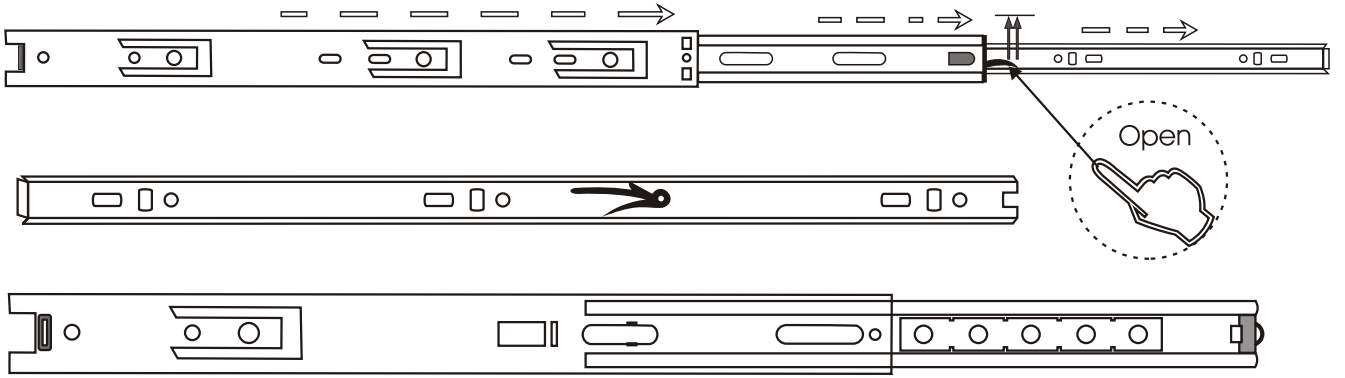

LIZA DRESSER

Assembly Manual

Kalune Design
Furniture

LIZA DRESSER

LIZA DRESSER

ATTENTION !!

Minifix is the main connection material used in Decortile products ,
Before starting assembly , Please check the drawings below

Accessory List

| | | | |
|---|---|---|--|
| B10  4 X | A1 Minifix  24 X | A2 Minifix  24 X | B6  6 X |
| Z15  3 X | A3  24 X | N20 18 x 3,5 m  36 X |  3 X |
| R25  1 X | | | |

General view

2

3

4

5

6