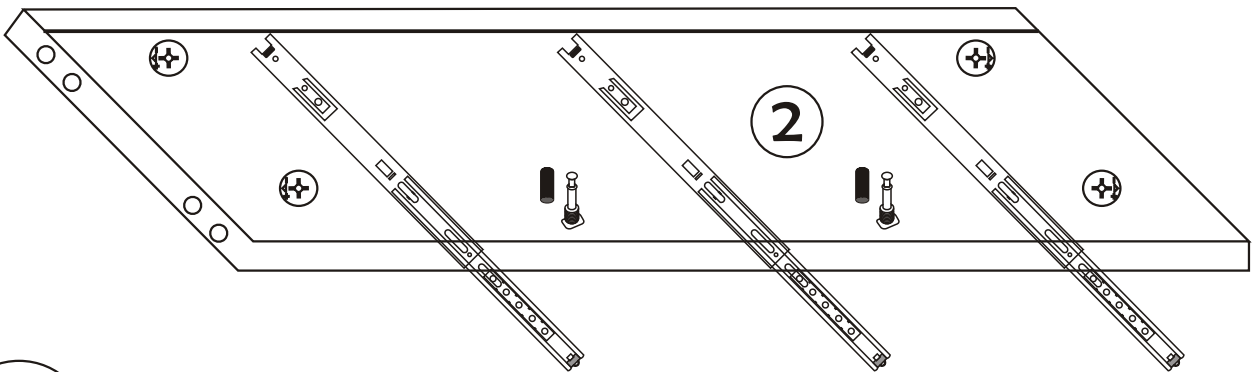

LIZA DRESSER

Assembly Manual

Kalune Design
Furniture

LIZA DRESSER

LIZA DRESSER

ATTENTION !!

Minifix is the main connection material used in Decortile products ,
Before starting assembly , Please check the drawings below

Accessory List

| | | | |
|---|---|---|--|
| B10  4 X | A1 Minifix  24 X | A2 Minifix  24 X | B6  6 X |
| Z15  3 X | A3  24 X | N20 18 x 3,5 m  36 X |  3 X |
| R25  1 X | | | |

General view

2

3

4

5

6