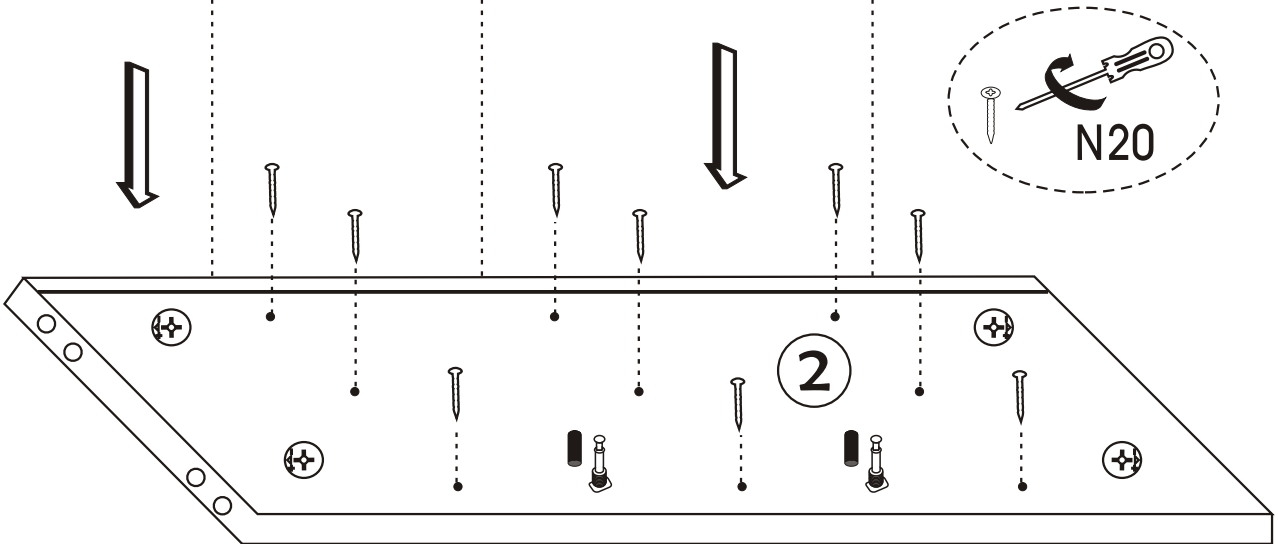

LIZA DRESSER

Assembly Manual

Kalune Design
Furniture

LIZA DRESSER

LIZA DRESSER

ATTENTION !!

Minifix is the main connection material used in Decortile products ,
Before starting assembly , Please check the drawings below

Accessory List

| | | | |
|---|---|---|--|
| B10  4 X | A1 Minifix  24 X | A2 Minifix  24 X | B6  6 X |
| Z15  3 X | A3  24 X | N20 18 x 3,5 m  36 X |  3 X |
| R25  1 X | | | |

General view

2

3

4

5

6