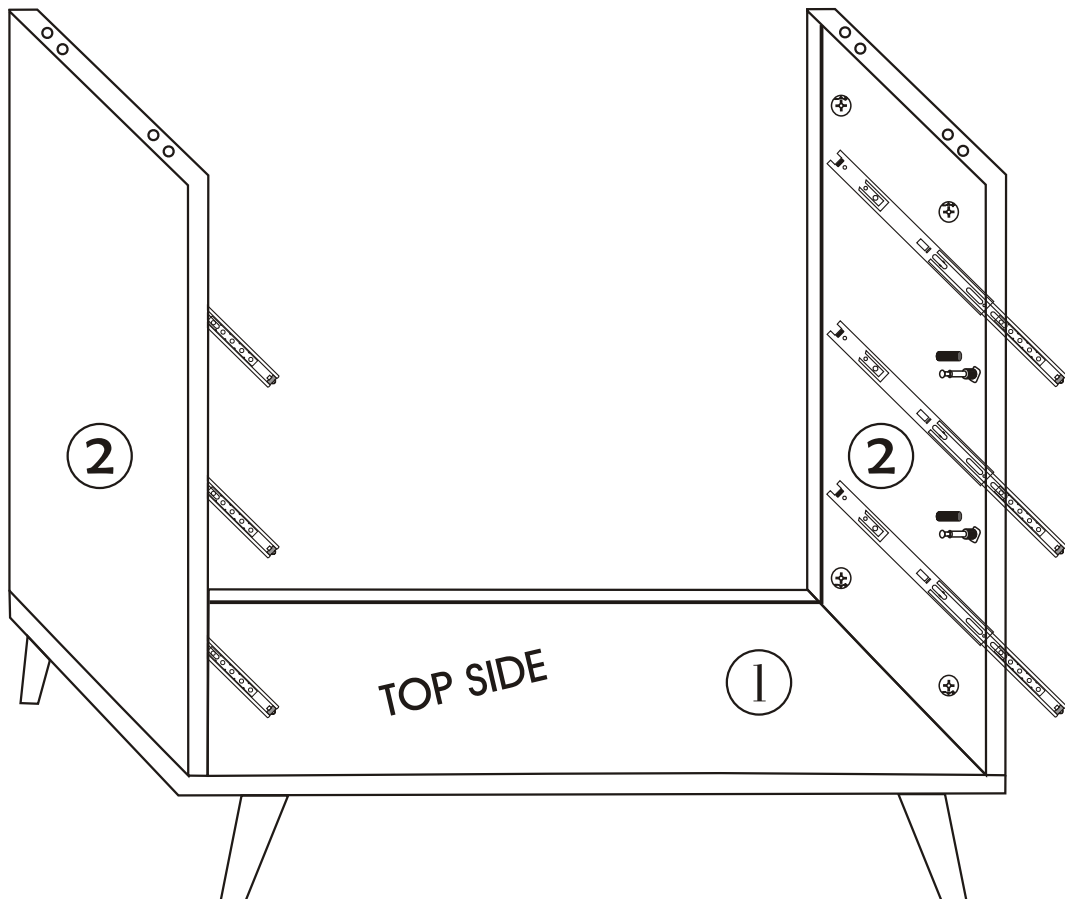

LIZA DRESSER

Assembly Manual

Kalune Design
Furniture

LIZA DRESSER

LIZA DRESSER

ATTENTION !!

Minifix is the main connection material used in Decortile products ,
Before starting assembly , Please check the drawings below

Accessory List

| | | | |
|---|---|---|--|
| B10  4 X | A1 Minifix  24 X | A2 Minifix  24 X | B6  6 X |
| Z15  3 X | A3  24 X | N20 18 x 3,5 m  36 X |  3 X |
| R25  1 X | | | |

General view

2

3

4

5

6