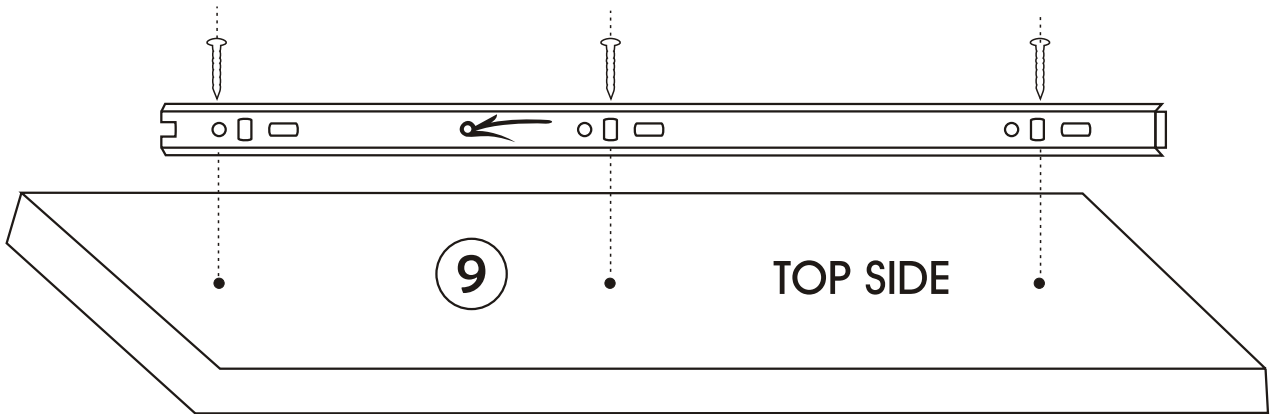

LIZA DRESSER

Assembly Manual

Kalune Design
Furniture

LIZA DRESSER

LIZA DRESSER

ATTENTION !!

Minifix is the main connection material used in Decortile products ,
Before starting assembly , Please check the drawings below

Accessory List

| | | | |
|---|---|---|--|
| B10  4 X | A1 Minifix  24 X | A2 Minifix  24 X | B6  6 X |
| Z15  3 X | A3  24 X | N20 18 x 3,5 m  36 X |  3 X |
| R25  1 X | | | |

General view

2

3

4

5

6