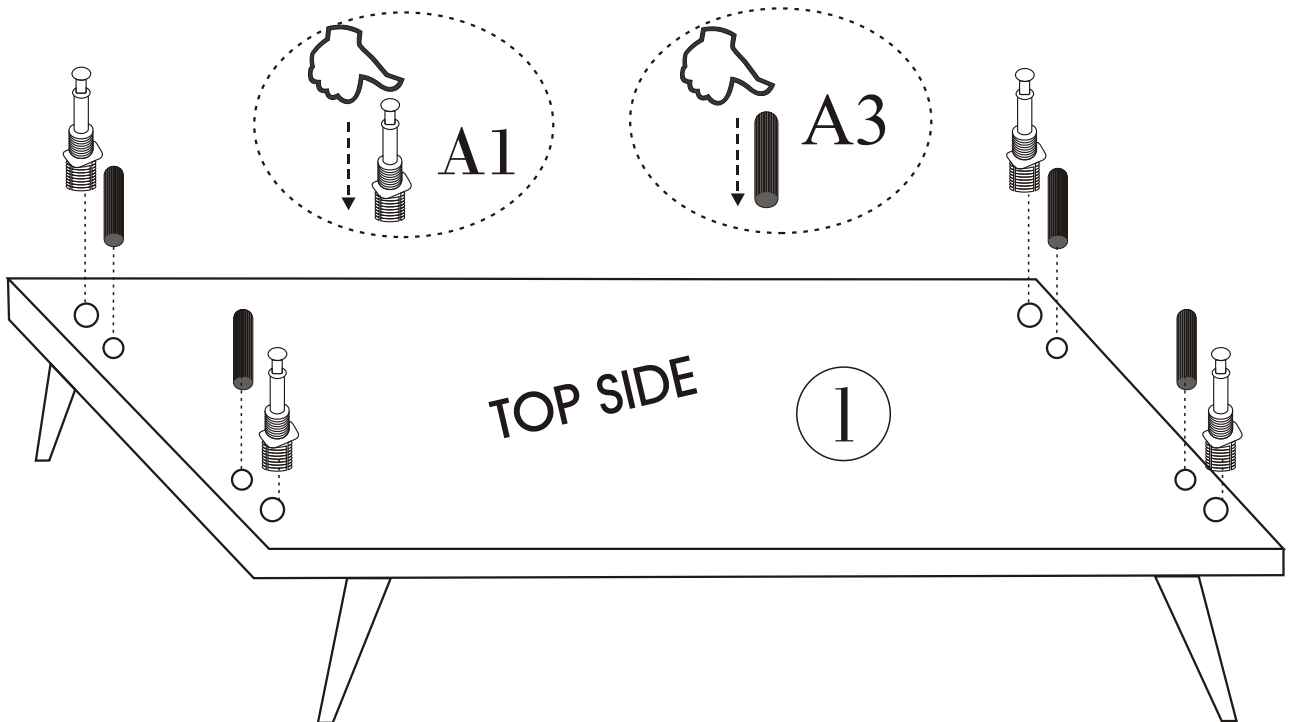

LIZA DRESSER

Assembly Manual

Kalune Design
Furniture

LIZA DRESSER

LIZA DRESSER

ATTENTION !!

Minifix is the main connection material used in Decortile products ,
Before starting assembly , Please check the drawings below

Accessory List

| | | | |
|---|---|---|--|
| B10  4 X | A1 Minifix  24 X | A2 Minifix  24 X | B6  6 X |
| Z15  3 X | A3  24 X | N20 18 x 3,5 m  36 X |  3 X |
| R25  1 X | | | |

General view

2

3

4

5

6