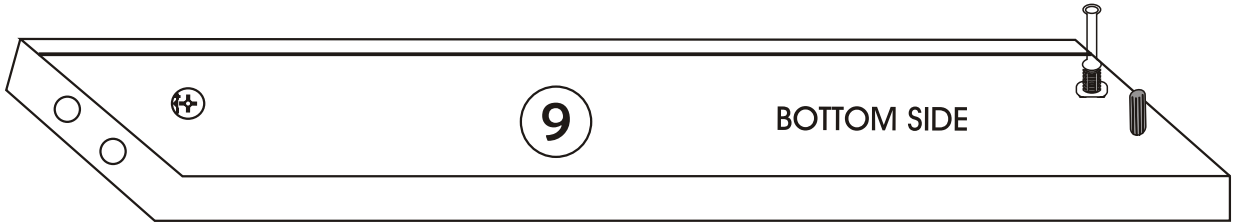

LIZA DRESSER

Assembly Manual

Kalune Design
Furniture

LIZA DRESSER

LIZA DRESSER

ATTENTION !!

Minifix is the main connection material used in Decortile products ,
Before starting assembly , Please check the drawings below

Accessory List

| | | | |
|---|---|---|--|
| B10  4 X | A1 Minifix  24 X | A2 Minifix  24 X | B6  6 X |
| Z15  3 X | A3  24 X | N20 18 x 3,5 m  36 X |  3 X |
| R25  1 X | | | |

General view

2

3

4

5

6