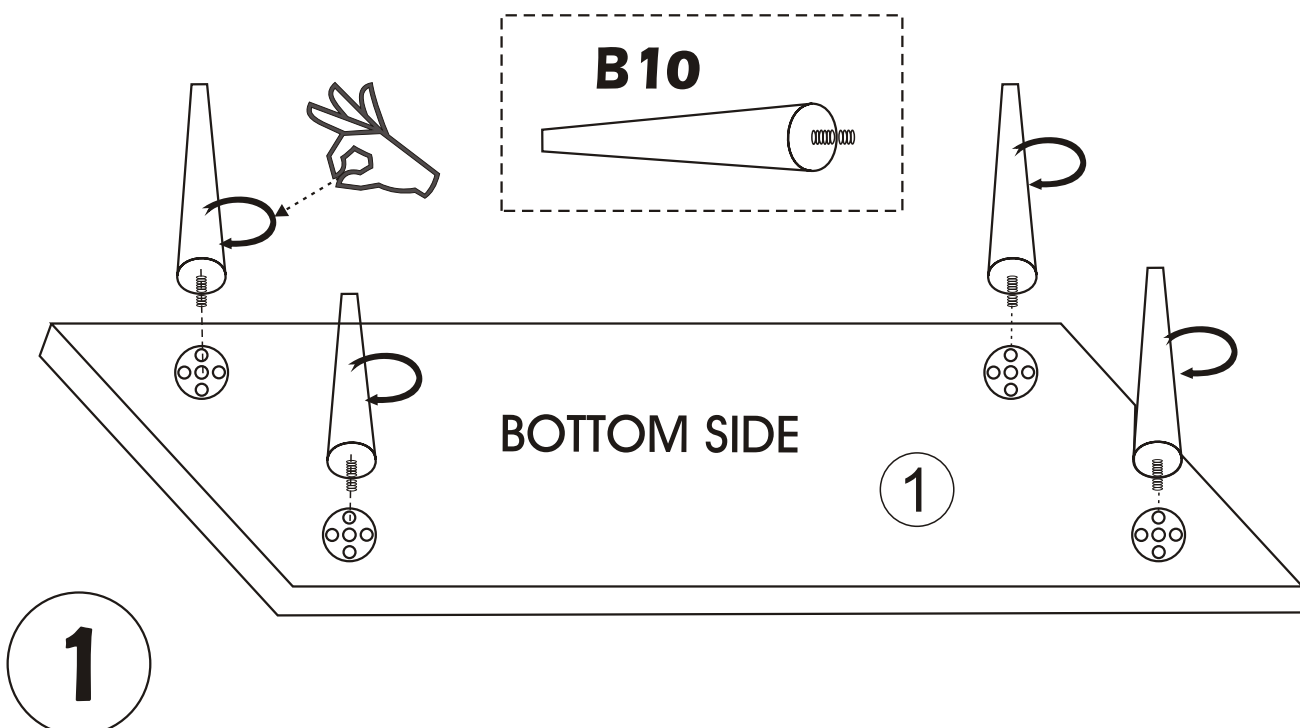

LIZA DRESSER

Assembly Manual

Kalune Design
Furniture

LIZA DRESSER

LIZA DRESSER

ATTENTION !!

Minifix is the main connection material used in Decortile products ,
Before starting assembly , Please check the drawings below

Accessory List

| | | | |
|---|---|---|--|
| B10  4 X | A1 Minifix  24 X | A2 Minifix  24 X | B6  6 X |
| Z15  3 X | A3  24 X | N20 18 x 3,5 m  36 X |  3 X |
| R25  1 X | | | |

General view

2

3

4

5

6