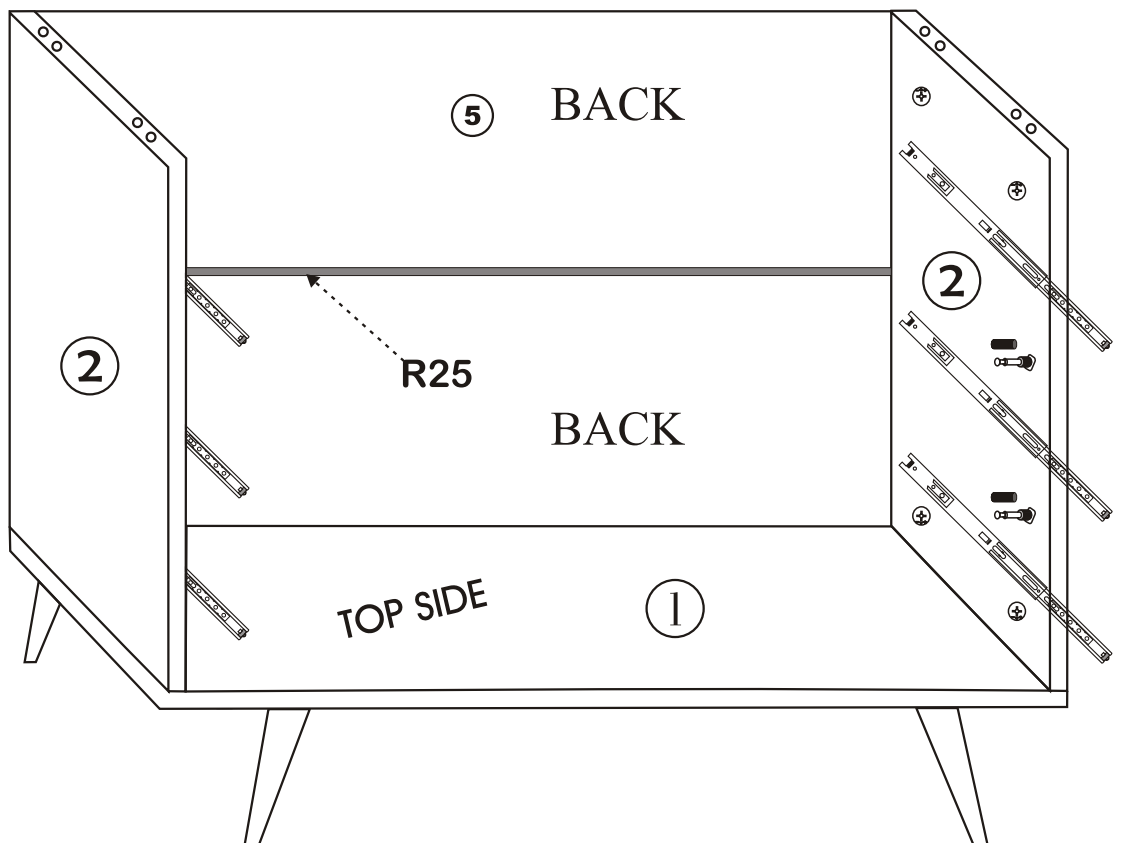

LIZA DRESSER

Assembly Manual

Kalune Design
Furniture

LIZA DRESSER

LIZA DRESSER

ATTENTION !!

Minifix is the main connection material used in Decortile products ,
Before starting assembly , Please check the drawings below

Accessory List

| | | | |
|---|---|---|--|
| B10  4 X | A1 Minifix  24 X | A2 Minifix  24 X | B6  6 X |
| Z15  3 X | A3  24 X | N20 18 x 3,5 m  36 X |  3 X |
| R25  1 X | | | |

General view

2

3

4

5

6