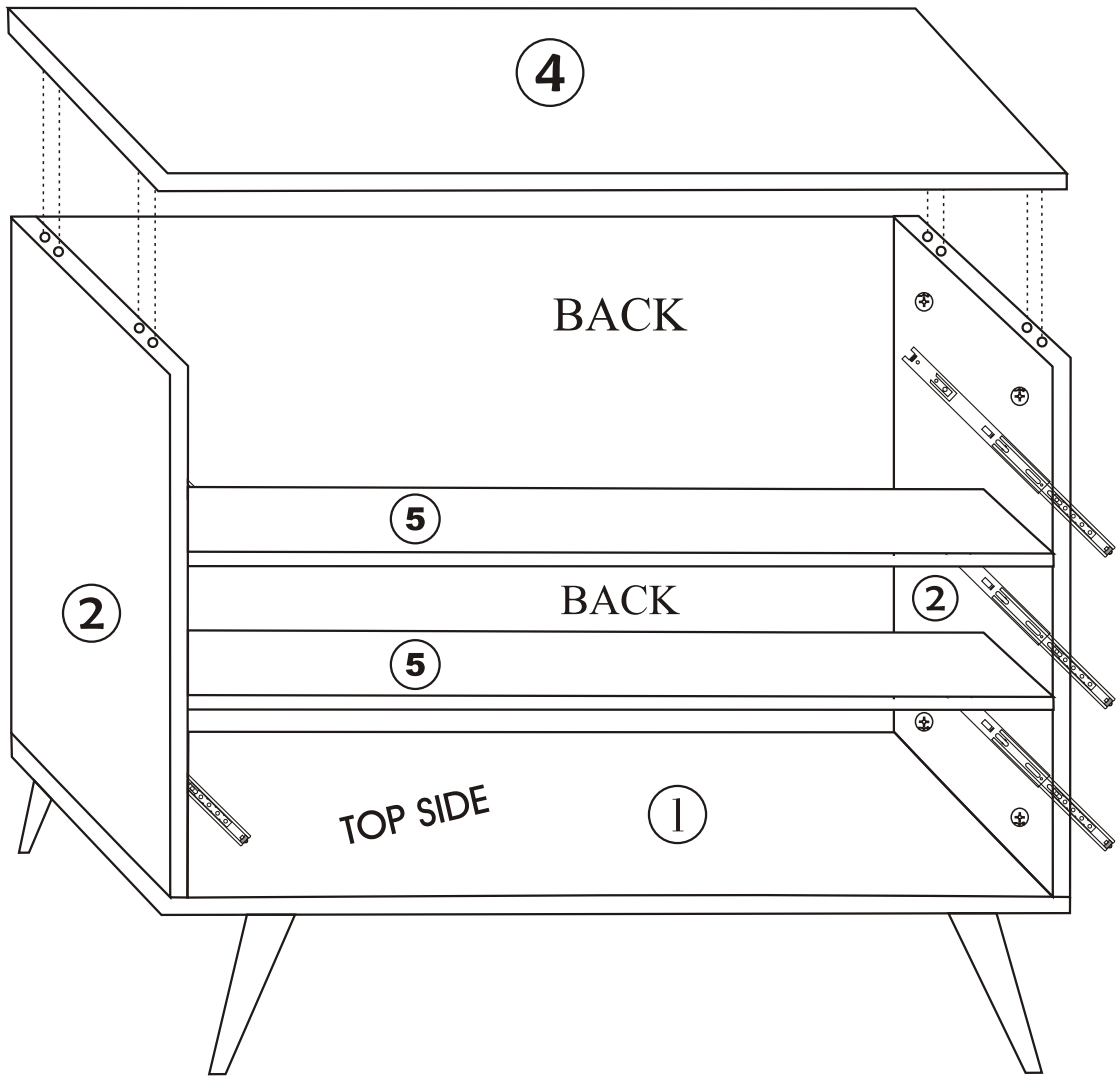

LIZA DRESSER

Assembly Manual

Kalune Design
Furniture

LIZA DRESSER

LIZA DRESSER

ATTENTION !!

Minifix is the main connection material used in Decortile products ,
Before starting assembly , Please check the drawings below

Accessory List

| | | | |
|---|---|---|--|
| B10  4 X | A1 Minifix  24 X | A2 Minifix  24 X | B6  6 X |
| Z15  3 X | A3  24 X | N20 18 x 3,5 m  36 X |  3 X |
| R25  1 X | | | |

General view

2

3

4

5

6