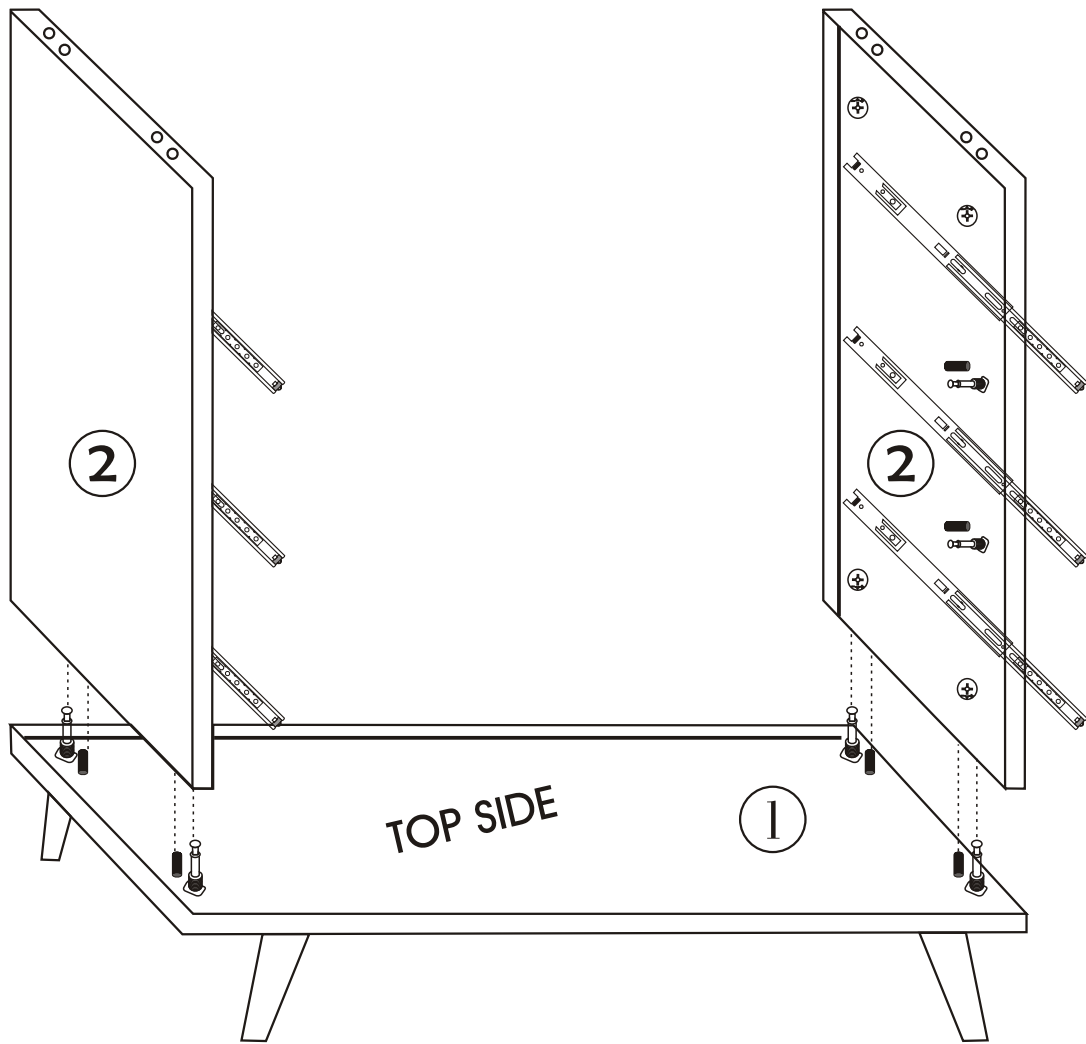

LIZA DRESSER

Assembly Manual

Kalune Design
Furniture

LIZA DRESSER

LIZA DRESSER

ATTENTION !!

Minifix is the main connection material used in Decortile products ,
Before starting assembly , Please check the drawings below

Accessory List

| | | | |
|---|---|---|--|
| B10  4 X | A1 Minifix  24 X | A2 Minifix  24 X | B6  6 X |
| Z15  3 X | A3  24 X | N20 18 x 3,5 m  36 X |  3 X |
| R25  1 X | | | |

General view

2

3

4

5

6